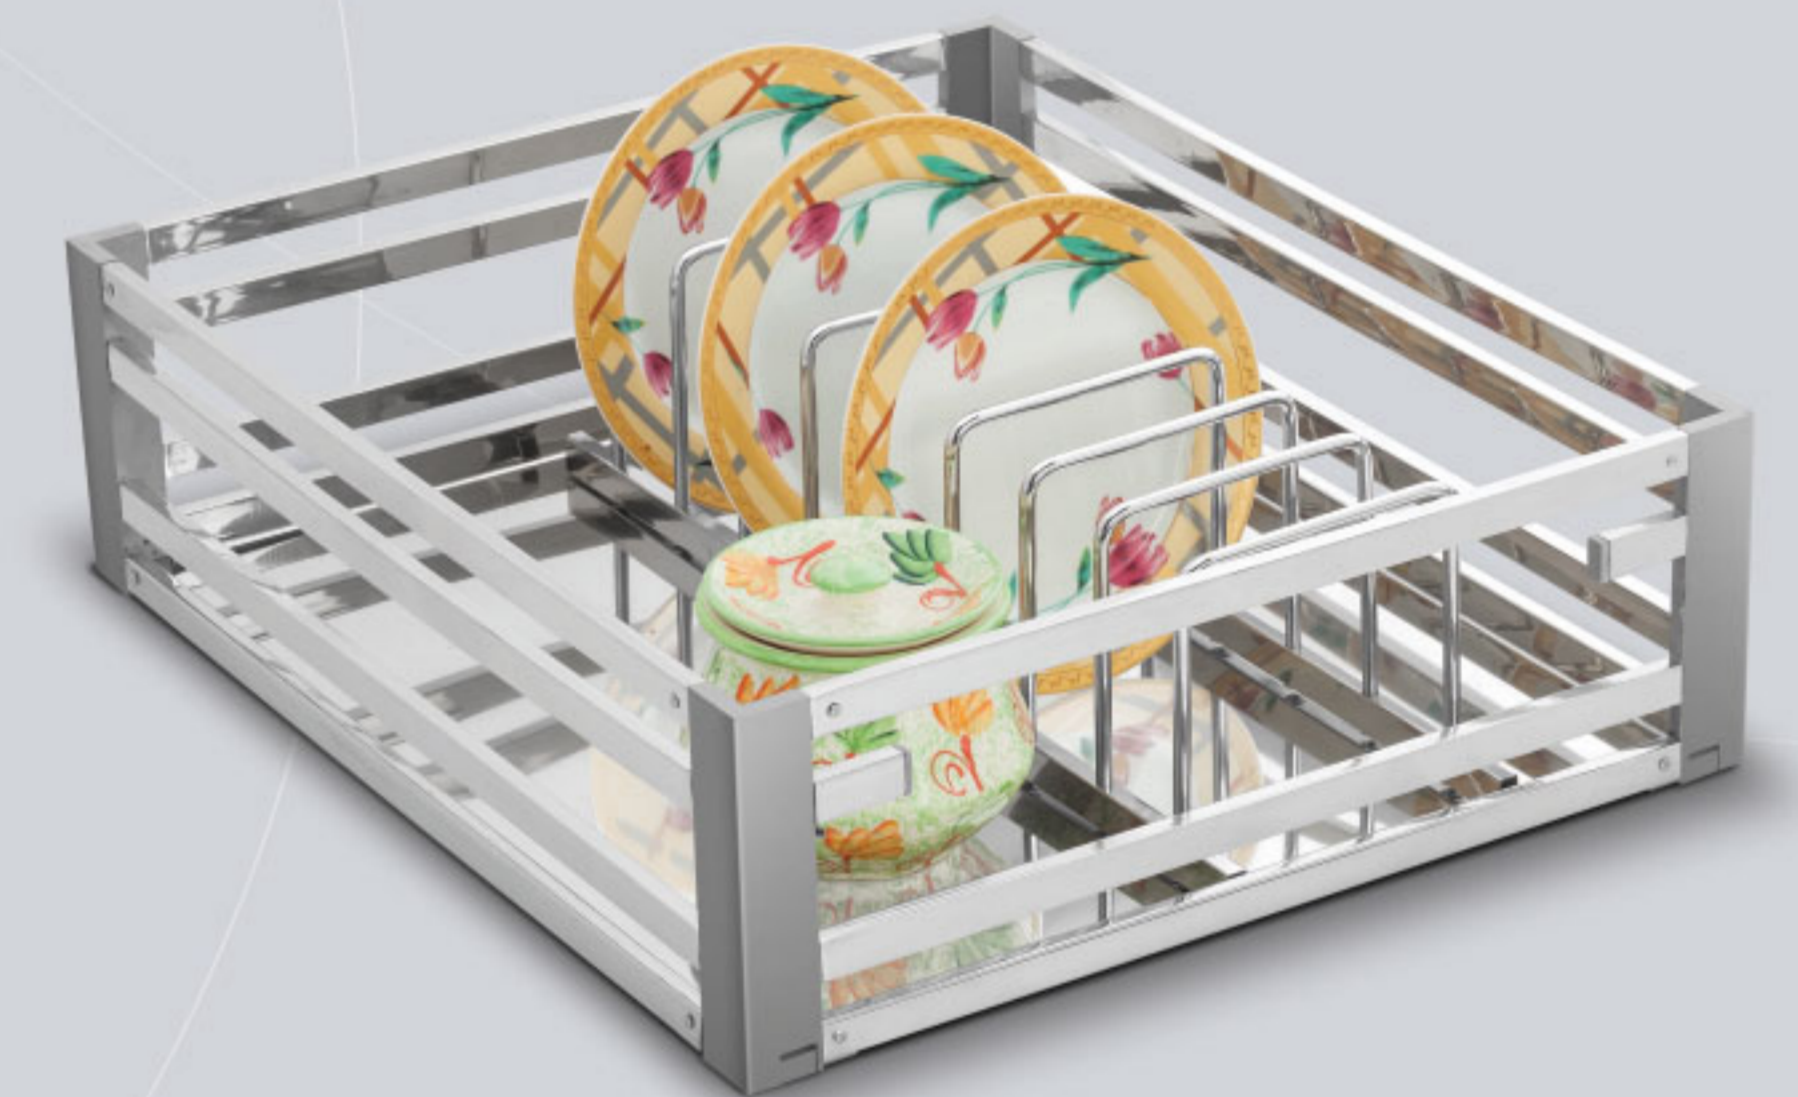

\* all dimension in mm

plate basket

w	d	h
300	500	150
380	500	150
430	500	150
480	500	150
530	500	150
380	407	150
430	450	150

\* all dimension in mm

bowl basket

w	d	h
300	500	150
380	500	150
430	500	150
480	500	150
530	500	150
380	407	150
430	450	150

\* all dimension in mm

basket are of  
100%  
stainless steel

PARADISE<sup>TM</sup>  
its true Planet

exclusive kitchen  
& household  
accessories

vegetable basket

w	d	h
380	500	150
430	500	150
480	500	150
530	500	150