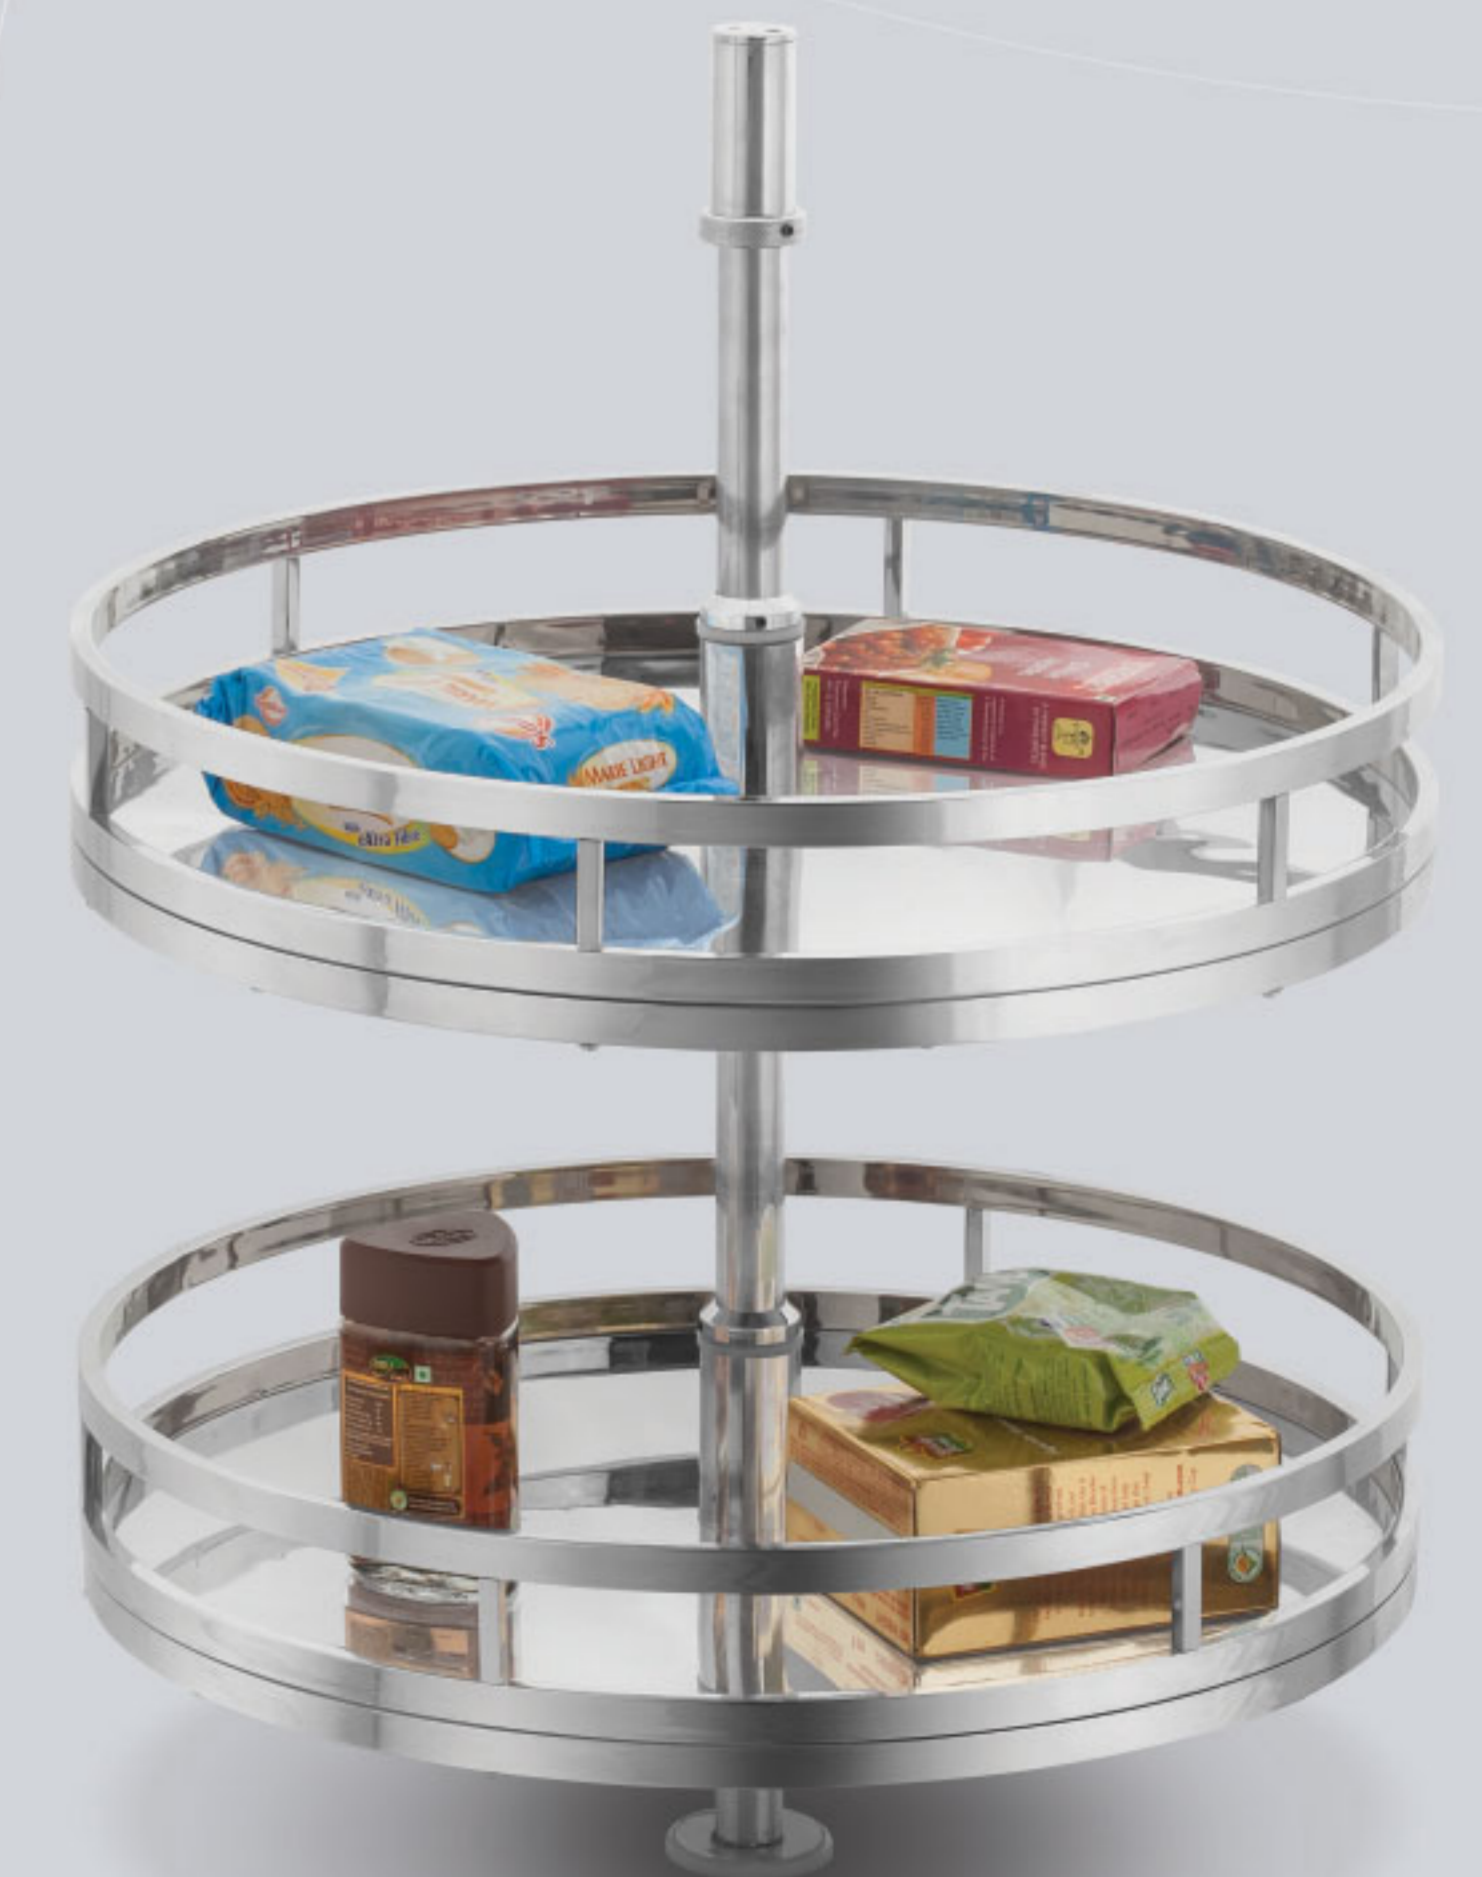

dia	h
500	700 to
600	750
700	adj.

* all dimension in mm