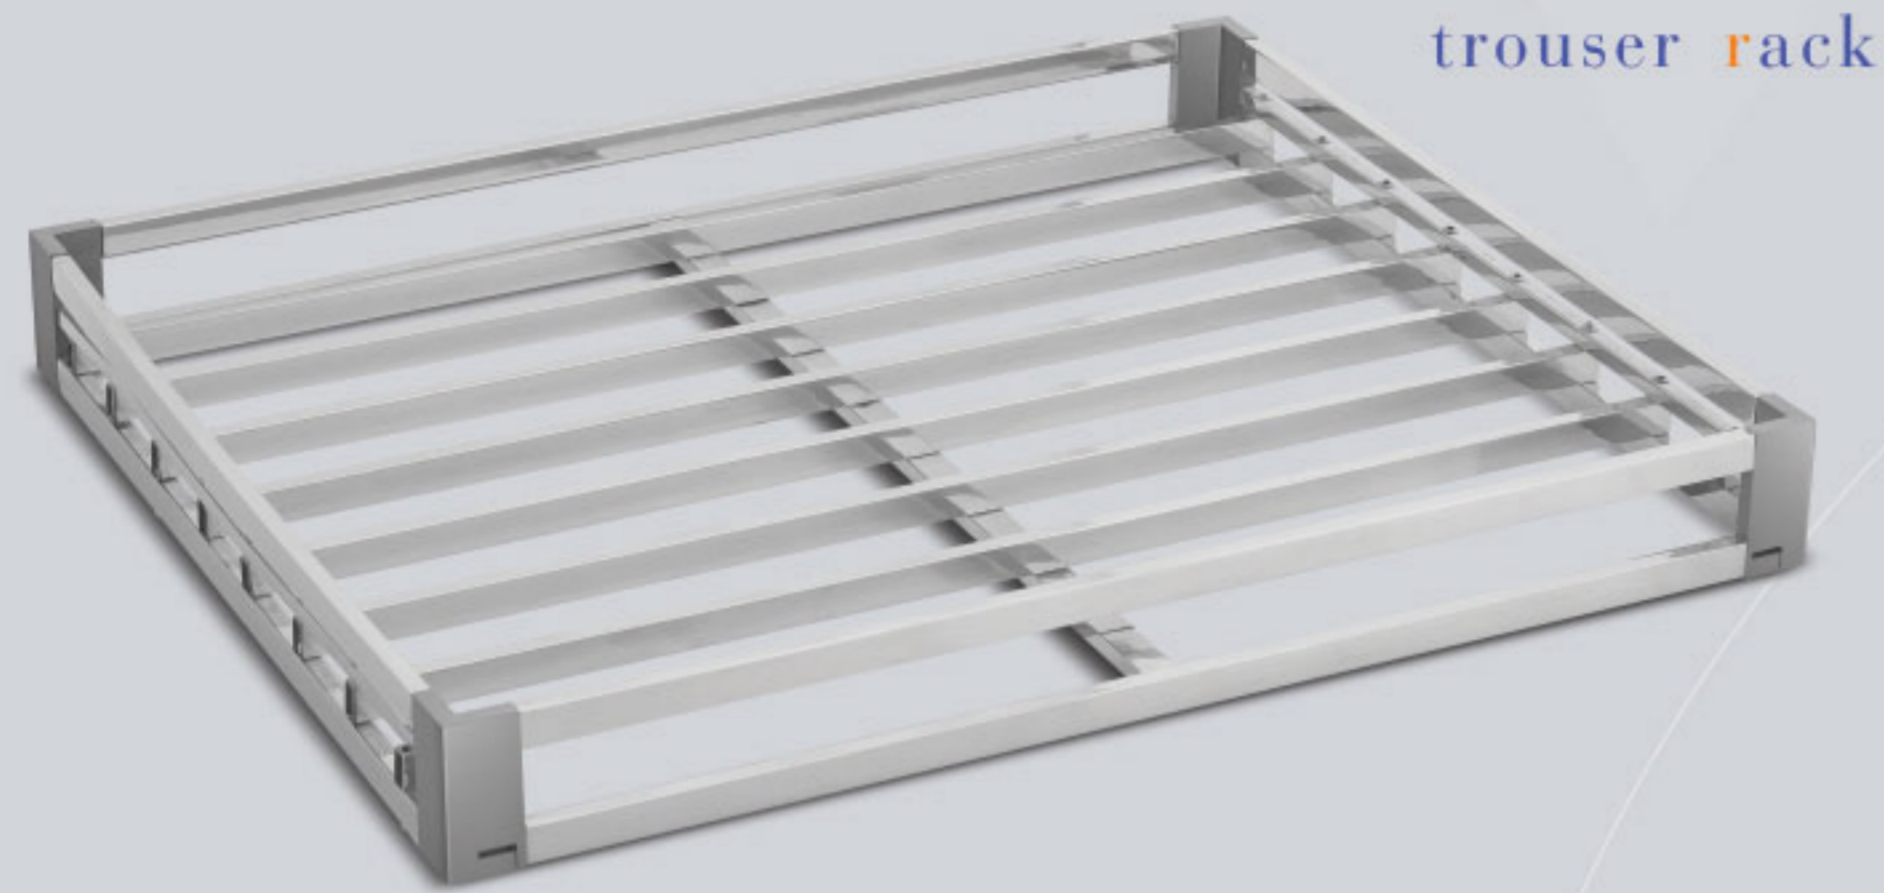

saree slider (r)

basket are of
100%
stainless Steel

PARADISE^{TM}
its true Planet

exclusive kitchen
house hold
& accessories

trouser rack