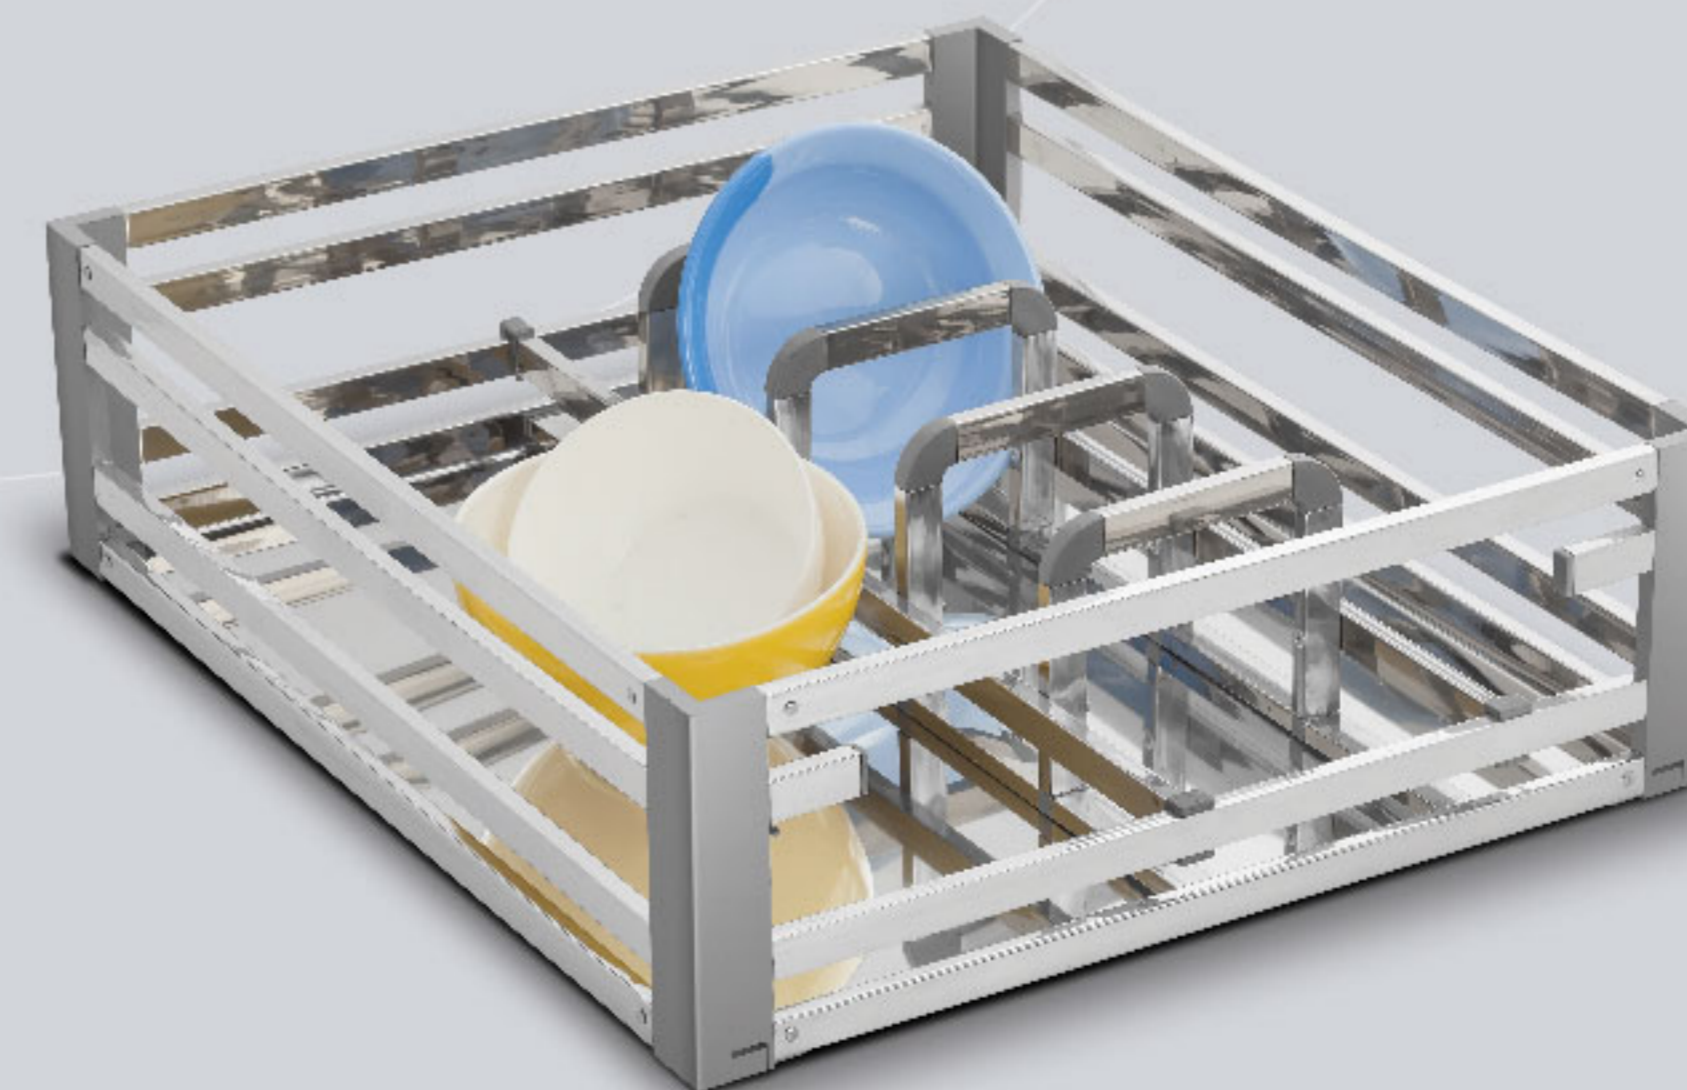

\* all dimension in mm

plate basket

w	d	h
300	500	150
380	500	150
430	500	150
480	500	150
530	500	150
380	407	150
430	450	150

\* all dimension in mm

bowl basket

w	d	h
300	500	150
380	500	150
430	500	150
480	500	150
530	500	150
380	407	150
430	450	150

\* all dimension in mm

basket are of  
100%  
stainless steel

PARADISE<sup>TM</sup>  
its true Planet

exclusive kitchen  
& household  
accessories

vegetable basket

w	d	h
380	500	150
430	500	150
480	500	150
530	500	150