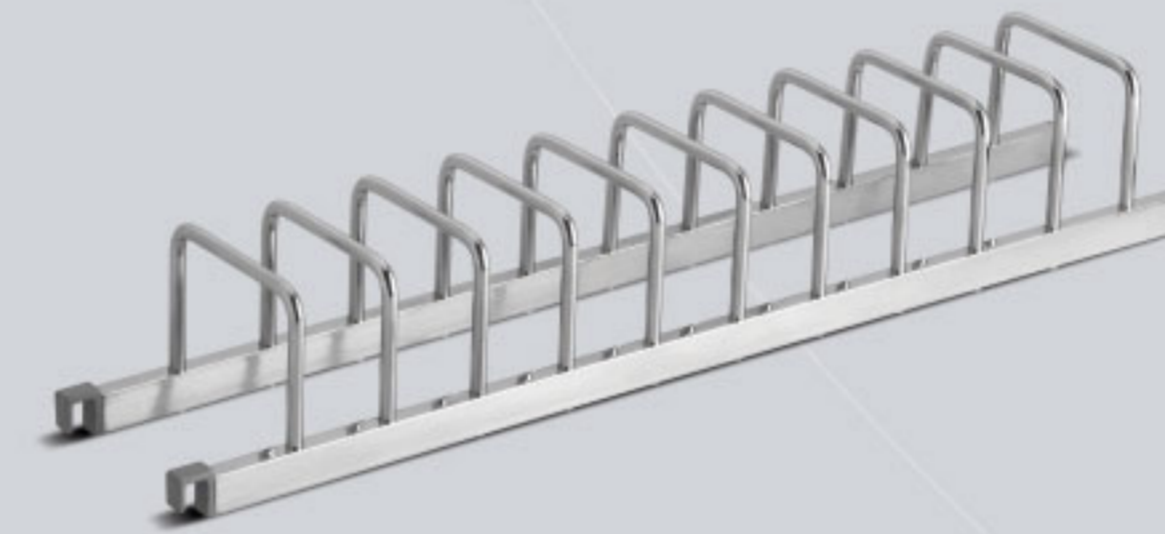

pipe cup & saucer partition