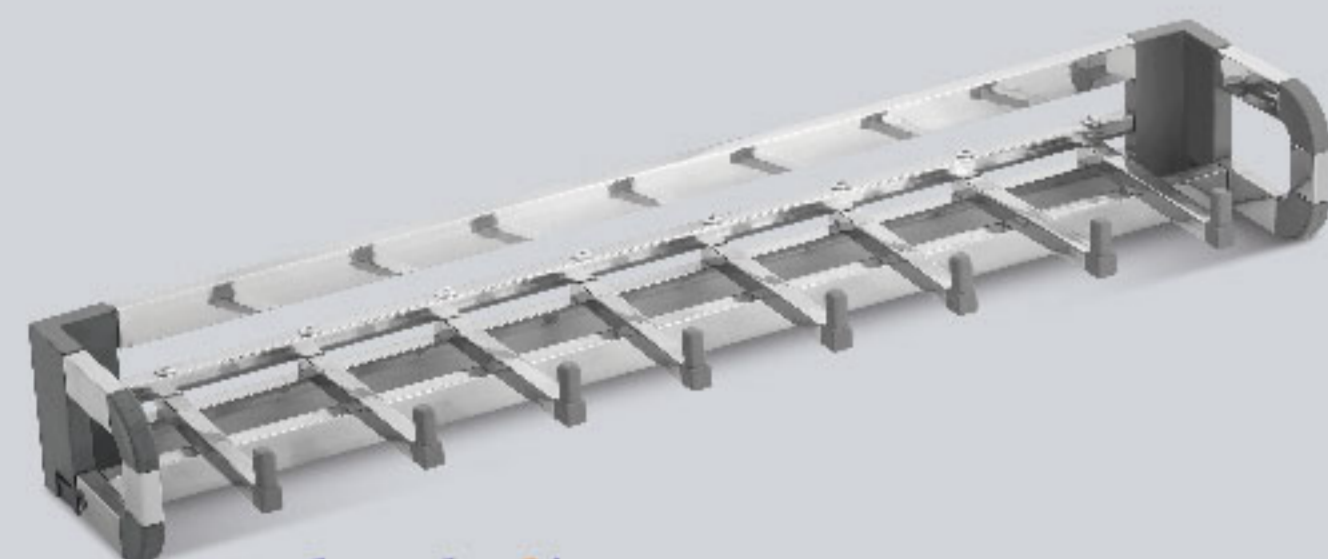

thali partition

divided partition

saree slider (r)

pipe cup & saucer partition

sheet cup & saucer partition

saree slider (p)

glass partition

bottle partition

tie slider

shoes rack

bowl partition

hook liner

sliding hanger holder

snake corner accessories