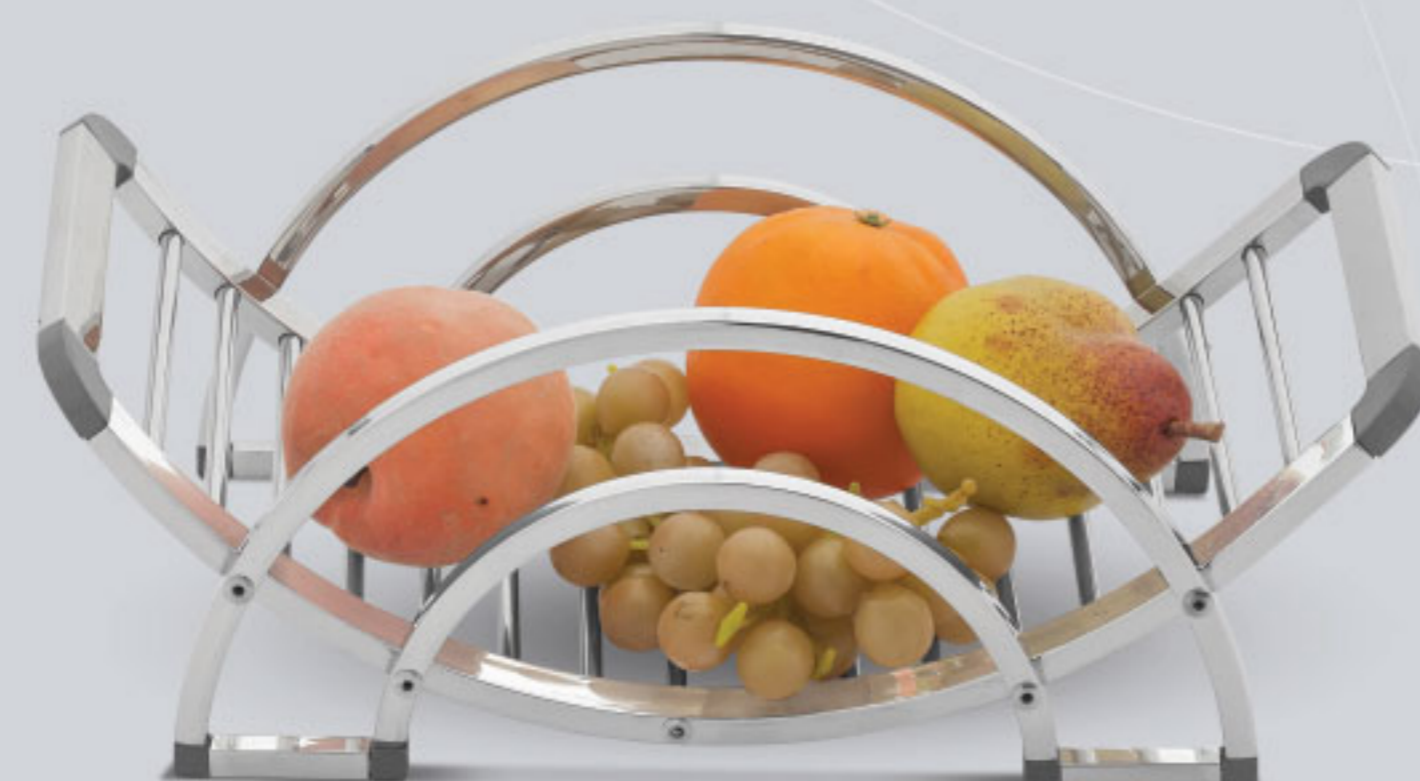

basket are of
100%
stainless Steel

PARADISE™
its true Planet

exclusive kitchen
& household
accessories

bin holder

d
000 | 000 | 000

* all dimension in mm

w	d	h
000	000	000

* all dimension in mm

d	h
000	00

* all dimension in mm

double corner

w	d	h
000	000	000

* all dimension in mm

w	d	h
000	000	00

* all dimension in mm

banana tray

w	d	h
000	000	000

* all dimension in mm

w	d	h
000	000	000

* all dimension in mm