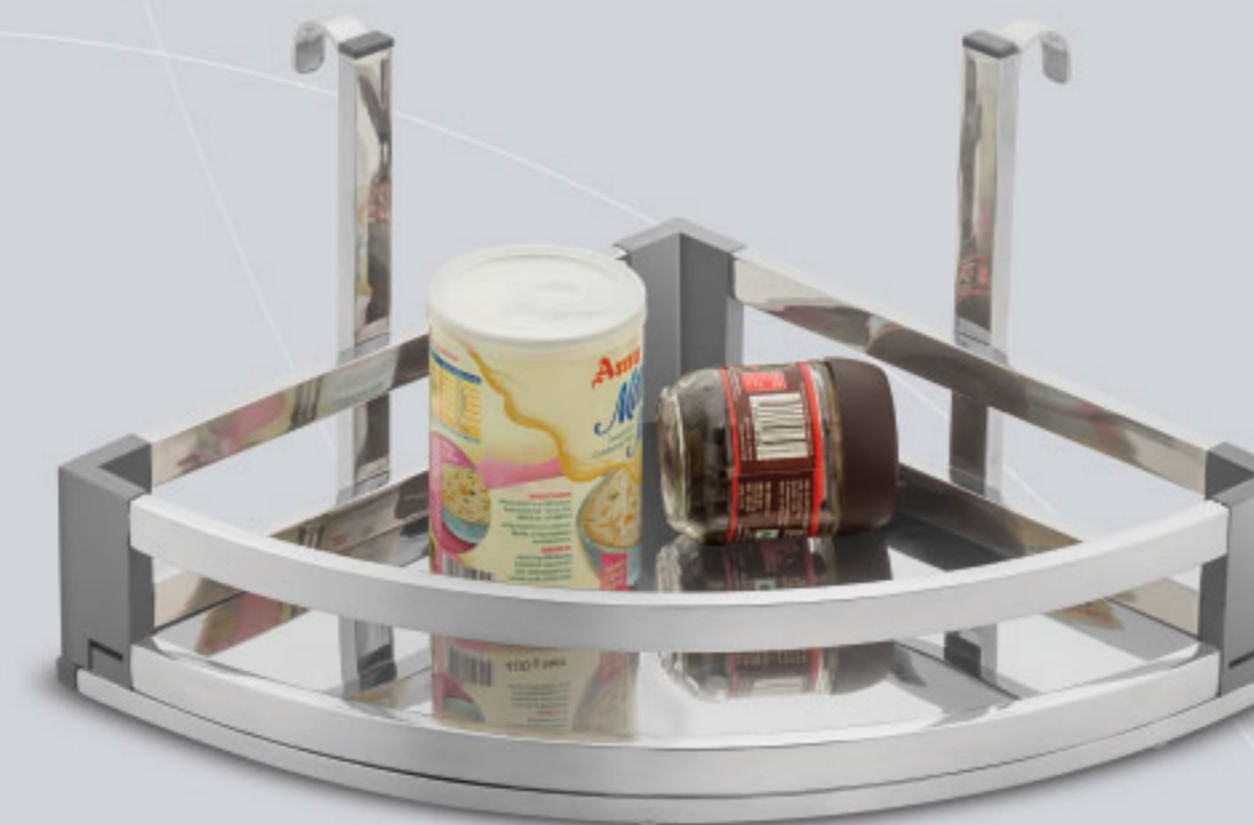

exclusive kitchen  
& household  
accessories

bin holder

d
000   000   000

\* all dimension in mm

single corner

w	d	h
000	000	000

\* all dimension in mm

cylinder trolley