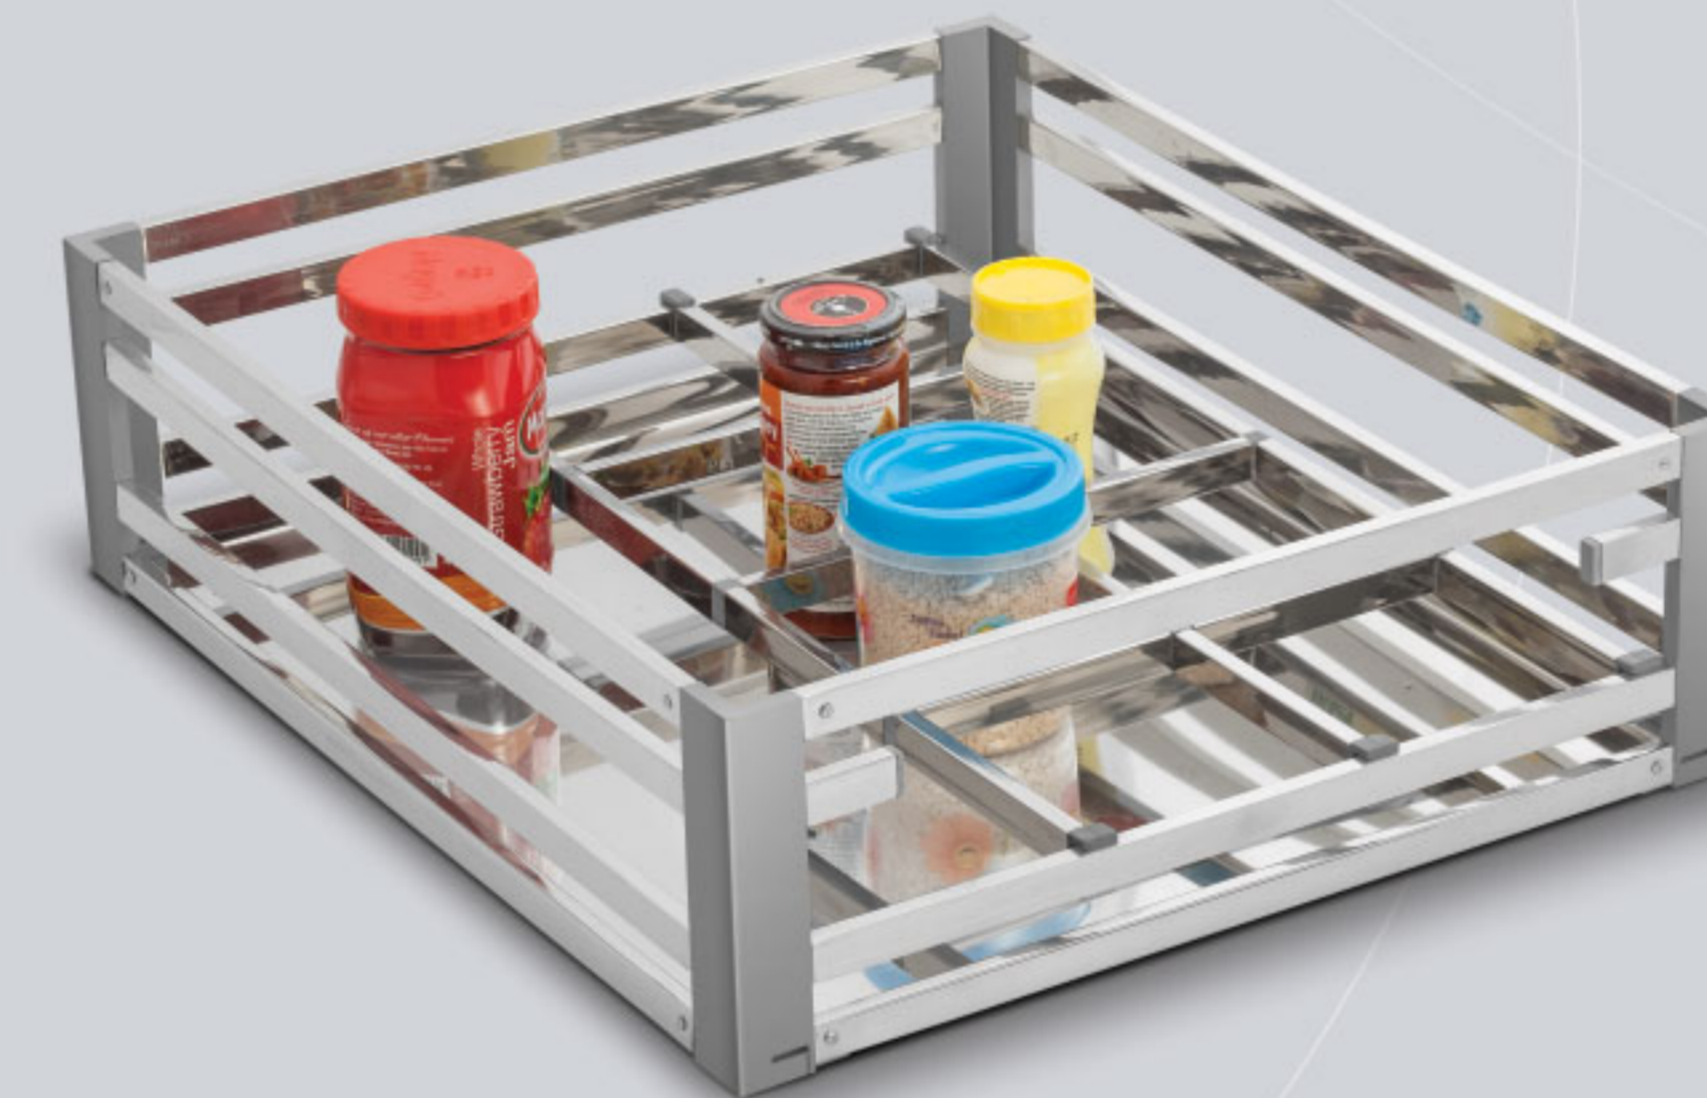

w	d	h	
300	500	100	200
380	500	100	200
430	500	100	200
480	500	100	200
530	500	100	200
380	407	100	200
430	450	100	200

* all dimension in mm

bottle basket

w	d	h
300	500	150
380	500	150
430	500	150
480	500	150
530	500	150
380	407	150
430	450	150

* all dimension in mm