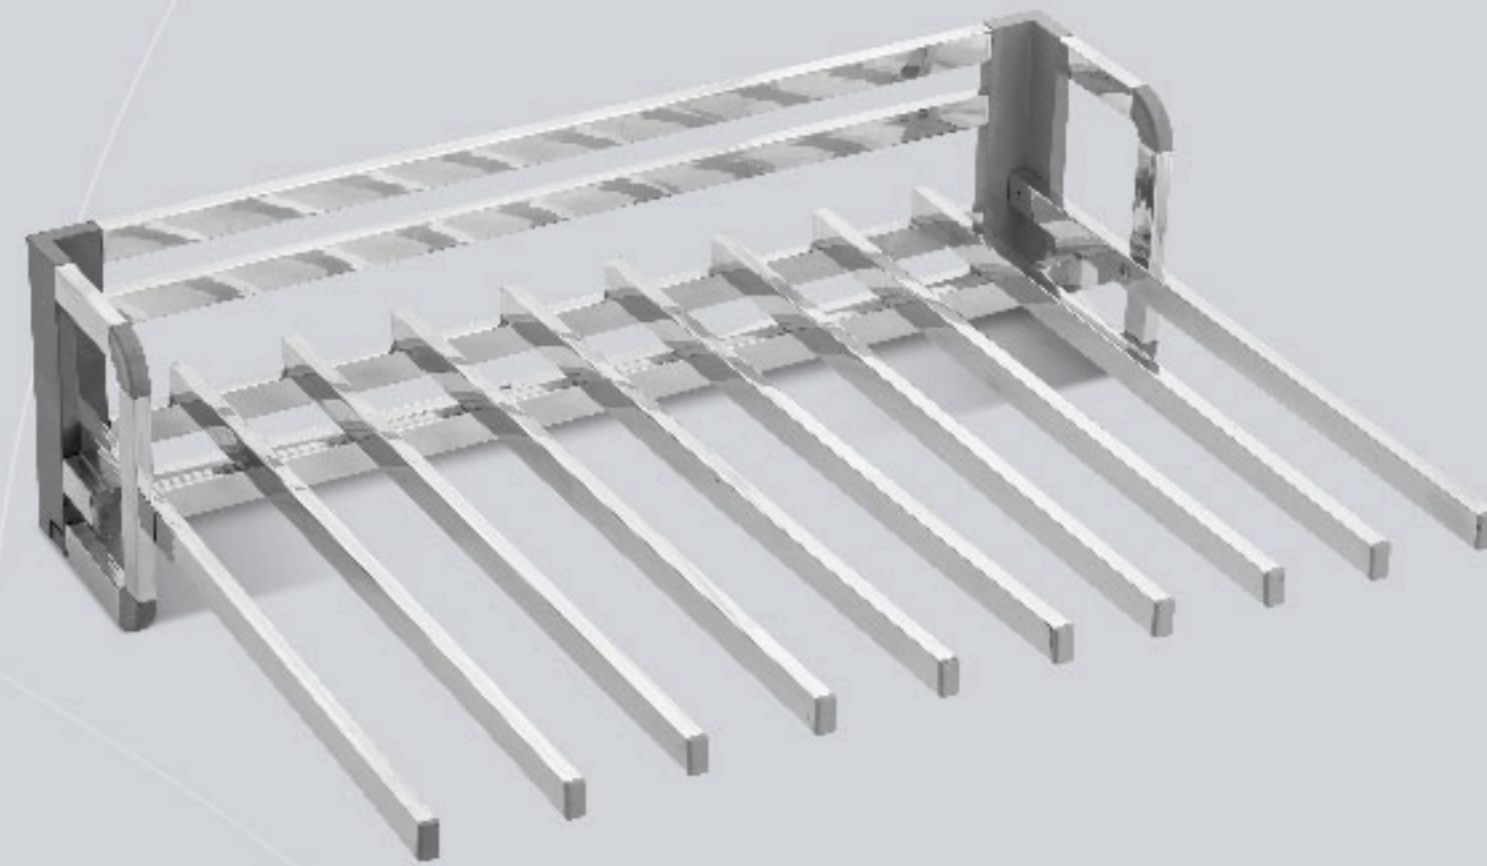

saree slider (p)