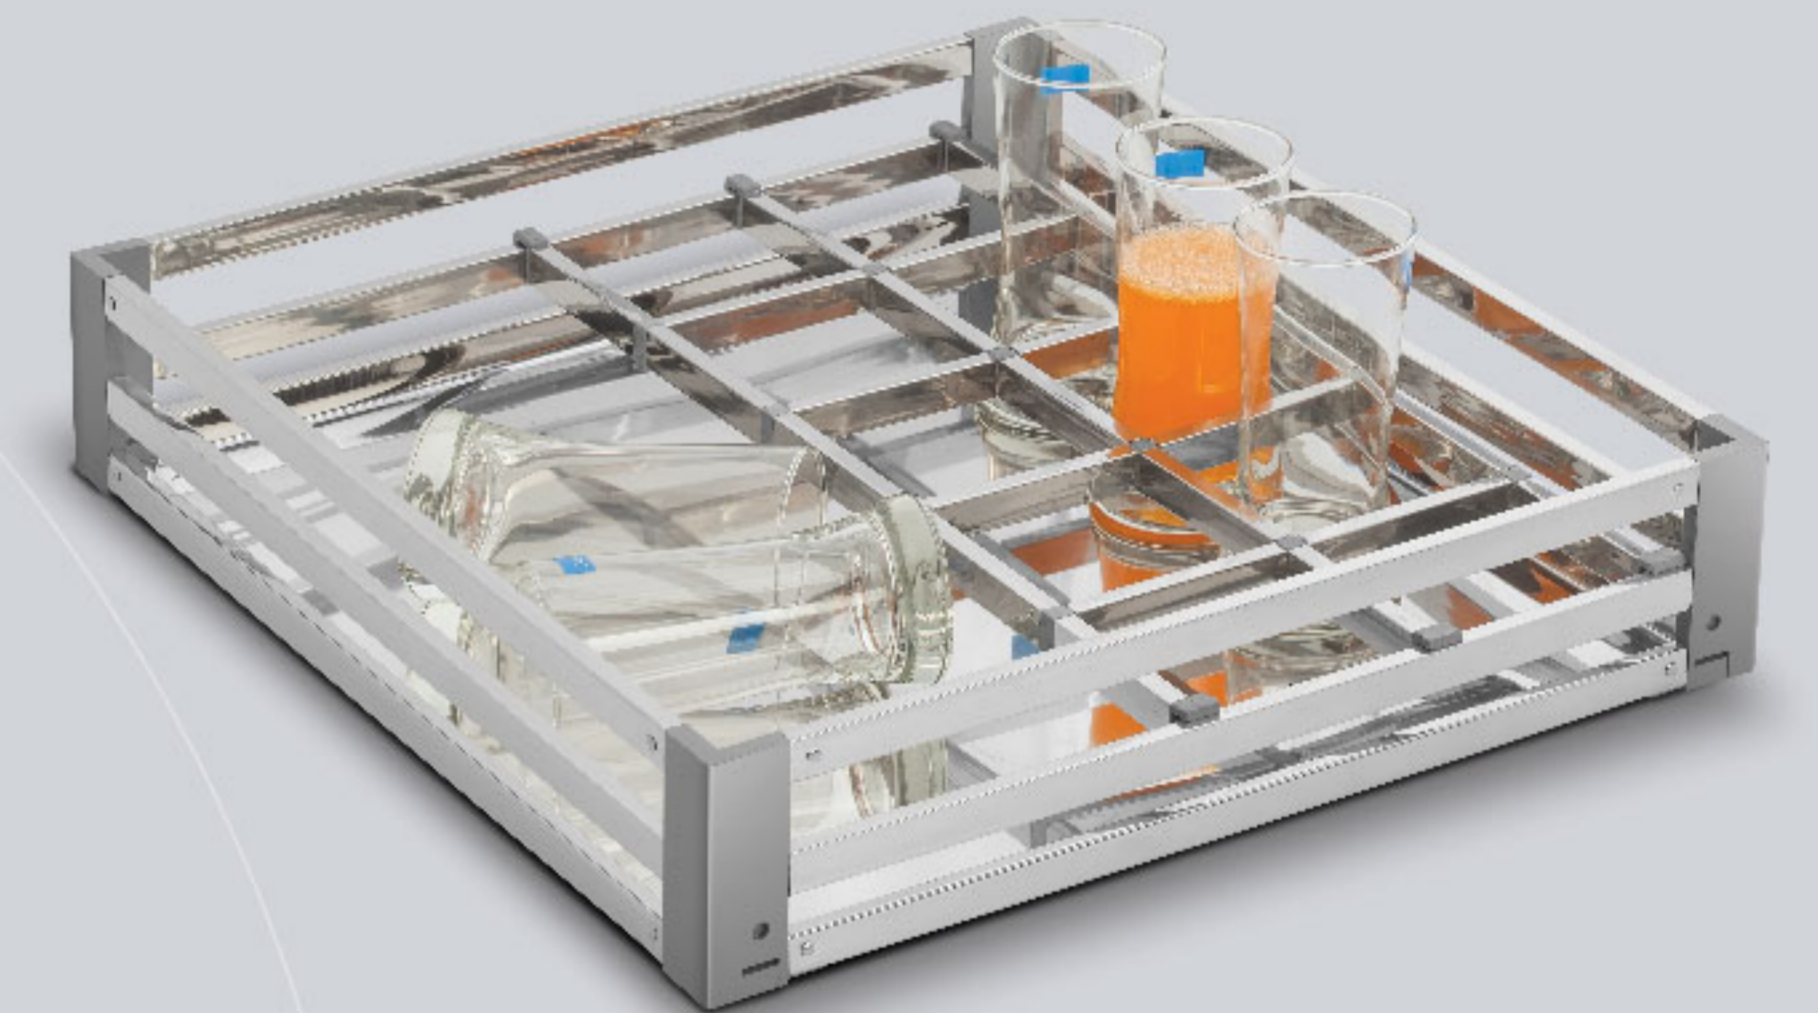

partition basket