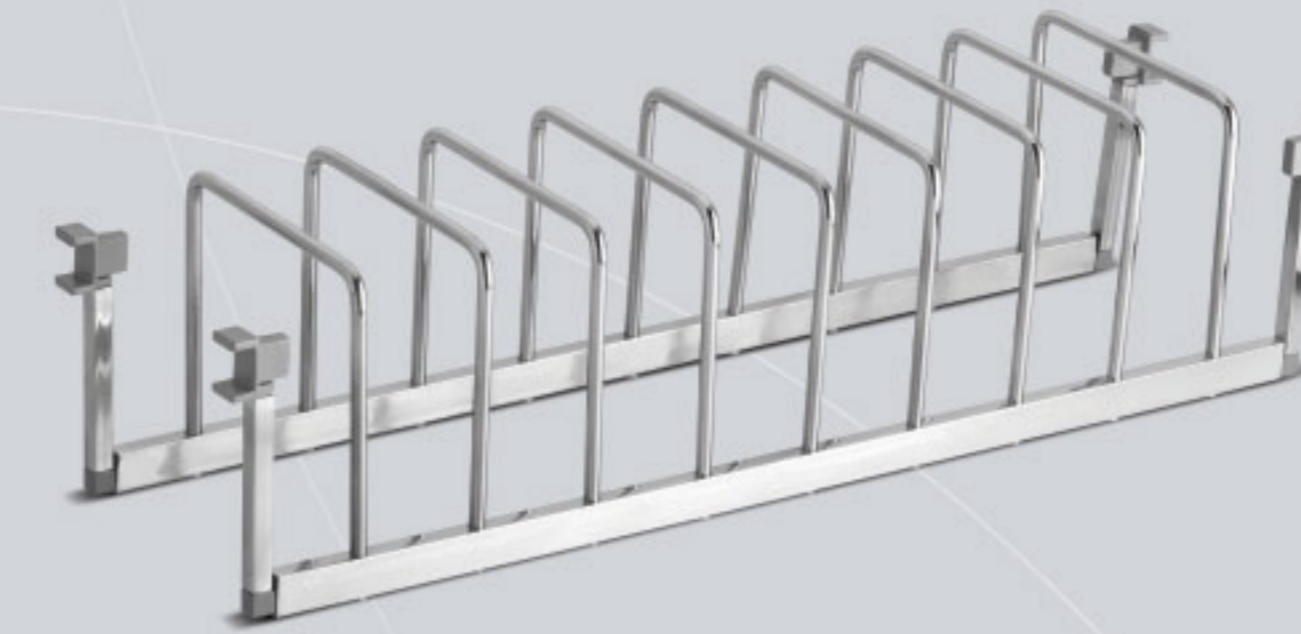

full round

dia	h
500	700 to
600	750
700	adj.

\* all dimension in mm

basket are of  
100%  
stainless Steel

PARADISE<sup>TM</sup>  
its true Planet

exclusive kitchen  
house hold  
& accessories

trouser rack